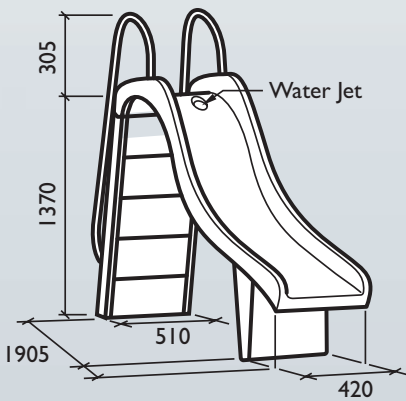

# 6' STRAIGHT SLIDE - 1.85M

Straight Side Sketch

Front Fixing for Curved and Straight Slides