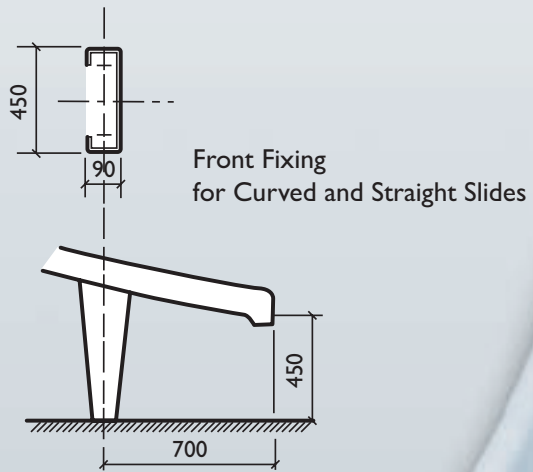

# 6' STRAIGHT SLIDE - 1.85M

Straight Side Sketch

Front Fixing for Curved and Straight Slides