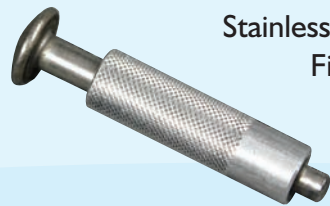

## ● Innovative design features

Protruding leading bar to ensure ease of use, with extra wear strips fitted to underside to prolong the system's life.

# POOLSAVER™ MANUAL SAFETY COVER

The Poolsaver is a high quality, low priced manual safety cover that offers great protection for children and animals and against leaves and other debris. It's tough construction ensures it will safely support up to 80kg and fully complies with the latest French safety laws (NF P 90-308)

Available in five colours – blue, pastel green, dark green, beige and grey. You can choose the colour that best suits your swimming pool and it's surroundings.

The high quality stainless ratchet straps help achieve almost effortless tension of the Poolsaver across the pool.

Stainless and Aluminium  
Fixing Pins

Strap Assembly with quick  
release 'S' connector  
allowing ratchet to be easily  
removed for rolling

High quality  
Stainless Steel  
Ratchets

Stainless  
Fastening Clip