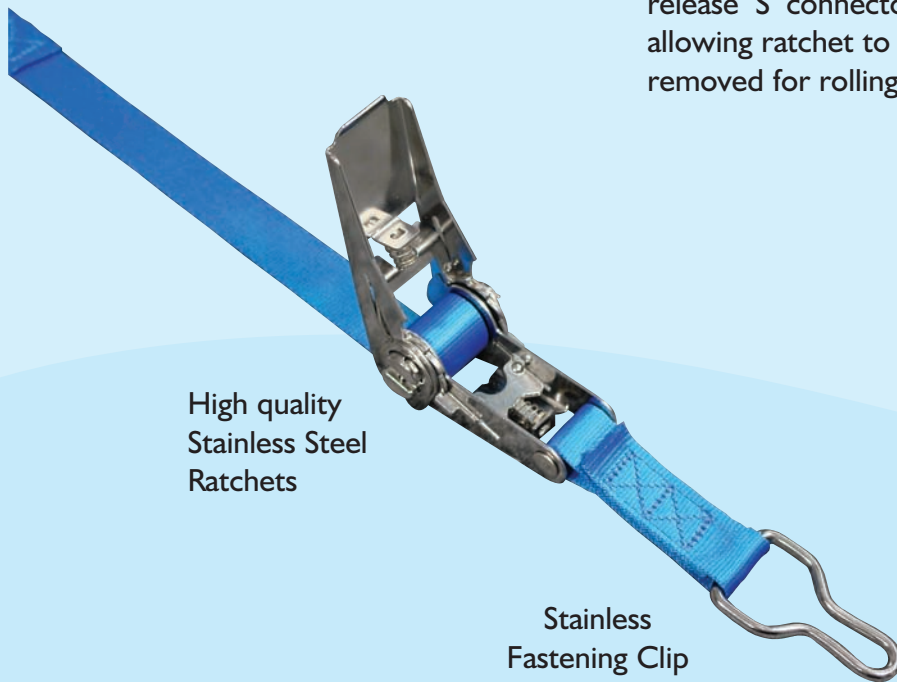

## ● Innovative design features

Protruding leading bar to ensure ease of use, with extra wear strips fitted to underside to prolong the system's life.

Available in five colours – blue, pastel green, dark green, beige and grey. You can choose the colour that best suits your swimming pool and it's surroundings.

The high quality stainless ratchet straps help achieve almost effortless tension of the Poolsaver across the pool.

Stainless and Aluminium  
Fixing Pins

Strap Assembly with quick  
release 'S' connector  
allowing ratchet to be easily  
removed for rolling

High quality  
Stainless Steel  
Ratchets

Stainless  
Fastening Clip

## EASY PRO 4

Easy Pro 4 offers almost effortless operation of the Poolsaver manual Safety Cover. The unique features allow you to wind the cover on and off the pool at the touch of a button.