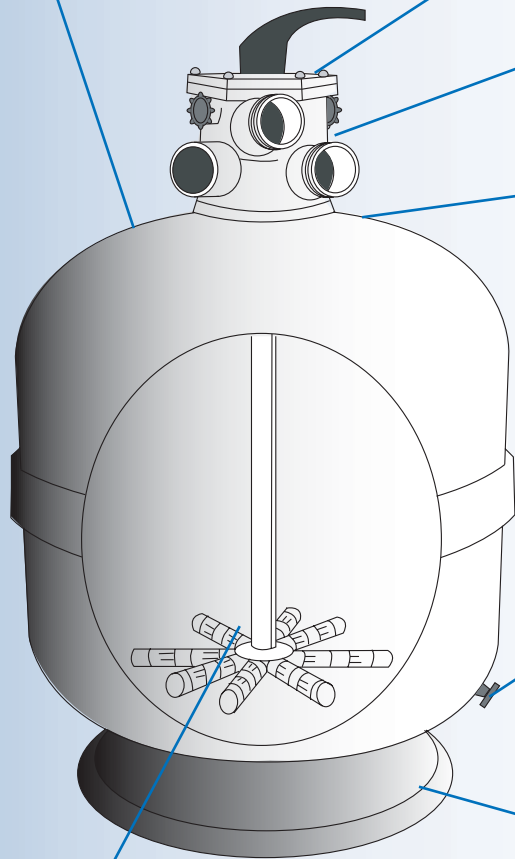

UV and corrosion resistant
Résistant aux UV et à la corrosion
UV und korrosionswiderständig
Resistente a los rayos UV y anticorrosión

Multiport valve with quick connect barrel unions
Soupape multiport avec jonctions à tonneau à connexion rapide
Mehrwegventil mit schnell abschraubaren Überwurfmutterverbindungen
Válvula multipuerta con uniones de rápida conexión

Clear sight glass for backwash inspection
Verre transparent pour inspection de renversement de lavage
Klarsichtglas für Rückwaschbeobachtung
Visor transparente para observación del proceso de limpieza

Glass reinforced polyester
Polyester à renforcement de verre
Glasfaserverstärktes Polyester
Poliéster reforzado con vidrio

Winter drain
Drainage d'hiver
Winterablaß
Drenaje de invierno

Sturdy filter base
Socle de filtre robuste
Kräftiger Filteruntersatz
Base estable del filtro

Hydraulically balanced laterals to maximise flow
Eléments latéraux à équilibrage hydraulique pour maximiser le flux
Hydraulisch balanzierte Laterale
Piezas laterales equilibradas hidráulicamente para maximizar el flujo

Model Modèle Filtermodell Modelo	A	B	C	D	E	F	G	H	V	K
TMV-18	885	460	360	180	635	745	685	65	570	100
TMV-24	950	610	490	180	700	800	750	70	660	100

Filter Model Modèle de filtre Filtermodell Modelo del Filtro	Tank Diameter Diamètre du réservoir Tank Durchmesser Diámetro del Tanque	Bed Depth Profondeur du lit Bettiefe Profundidad del Filtro	Filter Area Zone du filtre Filterfläche Área del Filtro	Valve Size Taille de la soupape Ventilgröße Tamaño de la Válvula (inch, en pouces, Zoll, pulgadas/mm)	Pea Gravel Gravier à taille de pois Erbsenkies Grava	Sand Sable Sand Arena	Zeoplus Zeoplus Zeoplus Zeoplus	Max. Flow Flux maximum Max. Fluß Flujo Máximo	Max. Pool Size Taille maximale de la piscine Max. Poolgröße Tamaño Máximo de la Piscina
	(mm)	(mm)	(m²)		(kg)	(kg)	(kg)	(m³/hr, Std)	(m³)
TMV-18	460	350	0.166	1½ / 50	NR	75	60	8.5	50
TMV-24	610	380	0.300	1½ / 50	NR	125	100	14.5	85

WATERCO

Water, the liquid of life

OFFICES - EUROPE

Radfield, London Road,
Teynham
Sittingbourne, Kent, ME9
9PS, UK
Tel: + 44 (0) 1795 521733
Fax: +44 (0) 1795 522 085

NEW ZEALAND
Auckland
Tel: +64 9 525 7570

MALAYSIA
Kuala Lumpur
Tel: +60 3 6250 8169

CANADA
Quebec
Tel: +1 450 796 4333

CHINA
Guangzhou
Tel: +8620 8335 1107

OFFICES - OVERSEAS

AUSTRALIA (Head Office)
Sydney, NSW
Tel: +61 2 9898 8600

UNITED STATES OF AMERICA
Phoenix
Tel: +1 623 434 4703
Augusta
Tel: +1 706 793 7291

INDONESIA
Jakarta
Tel: +62 21 4585 1481

DISTRIBUTED BY:

02/06