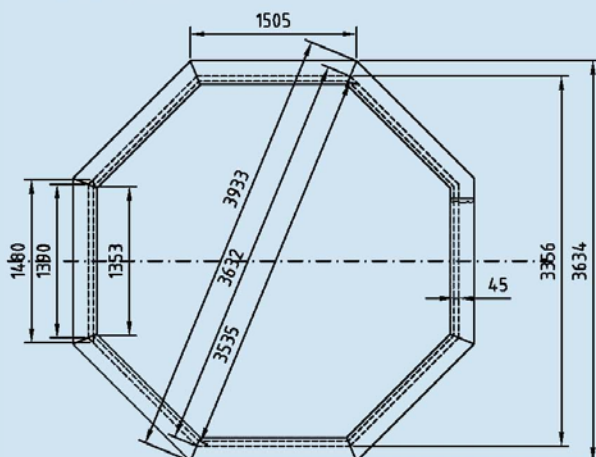

OCTOO 400

A standard GardiPool consists of :

- wooden frame (45mm) in treated red fir (grade 4)
- one-piece wooden border in treated red fir, (option in exotic hardwood)
- wooden external stairs in treated red fir (option exotic hardwood), internal stairs in stainless steel
- all fittings in stainless steel
- anti-bacterial felt - cut at the right size
- liner 75/100°, light blue
- sand filter including all accessories (hoses, connectors, sand)
- start-up maintenance kit + cleaning kit
- the rectangular models have galvanised metal supports