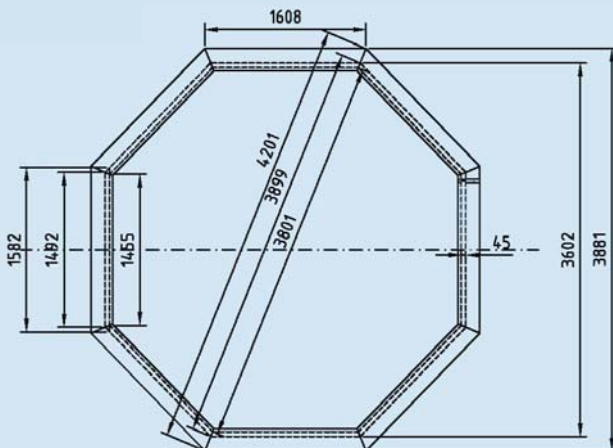

# OCTOO 420

A standard GardiPool consists of :

- wooden frame (45mm) in treated red fir (grade 4)
- one-piece wooden border in treated red fir, (option in exotic hardwood)
- wooden external stairs in treated red fir (option exotic hardwood), internal stairs in stainless steel
- all fittings in stainless steel
- anti-bacterial felt - cut at the right size
- liner 75/100°, light blue
- sand filter including all accessories (hoses, connectors, sand)
- start-up maintenance kit + cleaning kit
- the rectangular models have galvanised metal supports