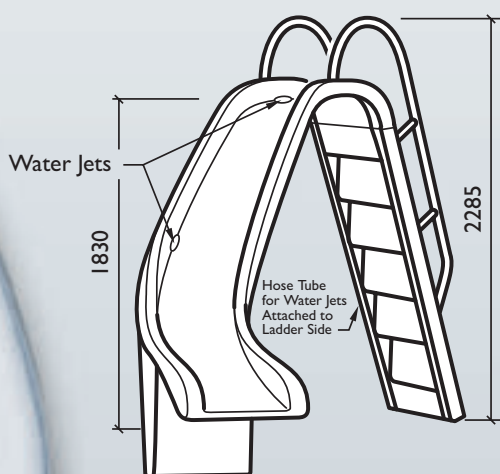

7'6" CURVED SLIDE - 2.29M LEFT OR RIGHT HAND

Left Hand Slide as Sketch
Right Hand Slide Similar